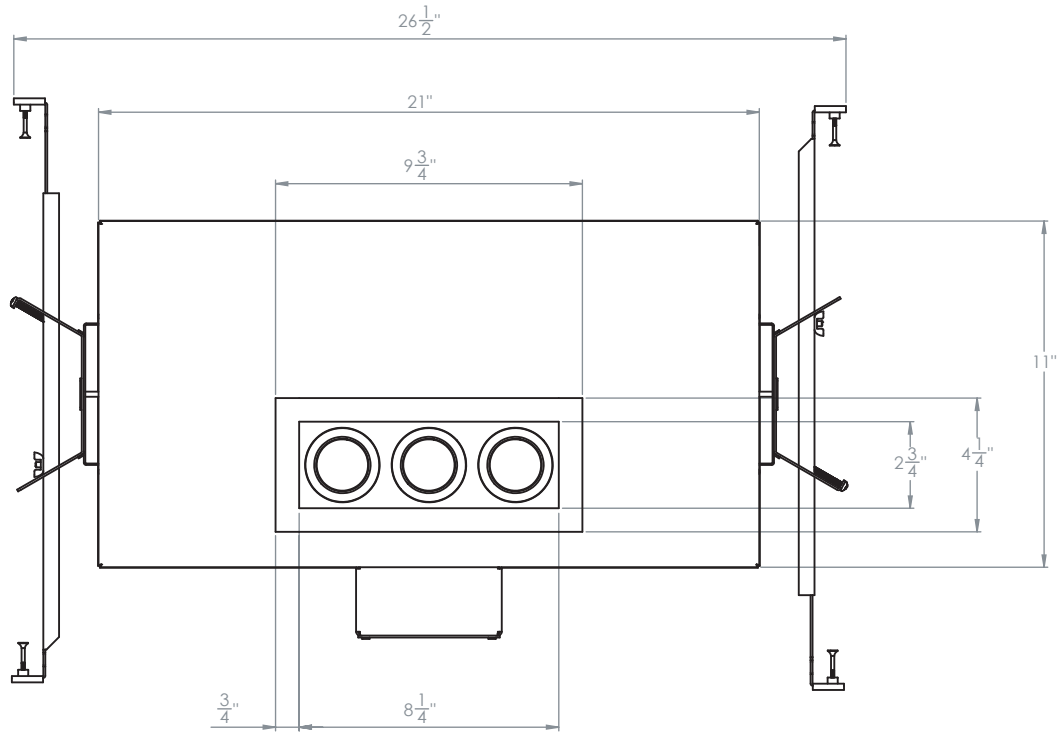

2.75" Gyro Shift Multiple 3 Head Trim

S2-3L

Revised 09/18/18

2.75" Gyro Shift Multiple 3 Head Trim

IC Air-Tight Adjustable New Construction Housing

S2F-3LRI

Ceiling Cut-out: $3\frac{5}{8}" \times 9\frac{1}{8}"$