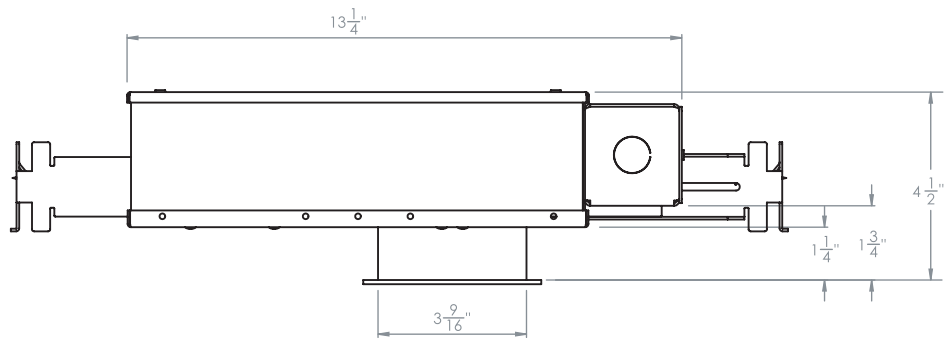

2.75" Gyro Shift Multiple 3 Head Trim

S2-3L

Revised 09/18/18

2.75" Gyro Shift Multiple 3 Head Trim

IC Air-Tight Adjustable New Construction Housing

S2F-3LRI

Ceiling Cut-out: $3\frac{5}{8}" \times 9\frac{1}{8}"$