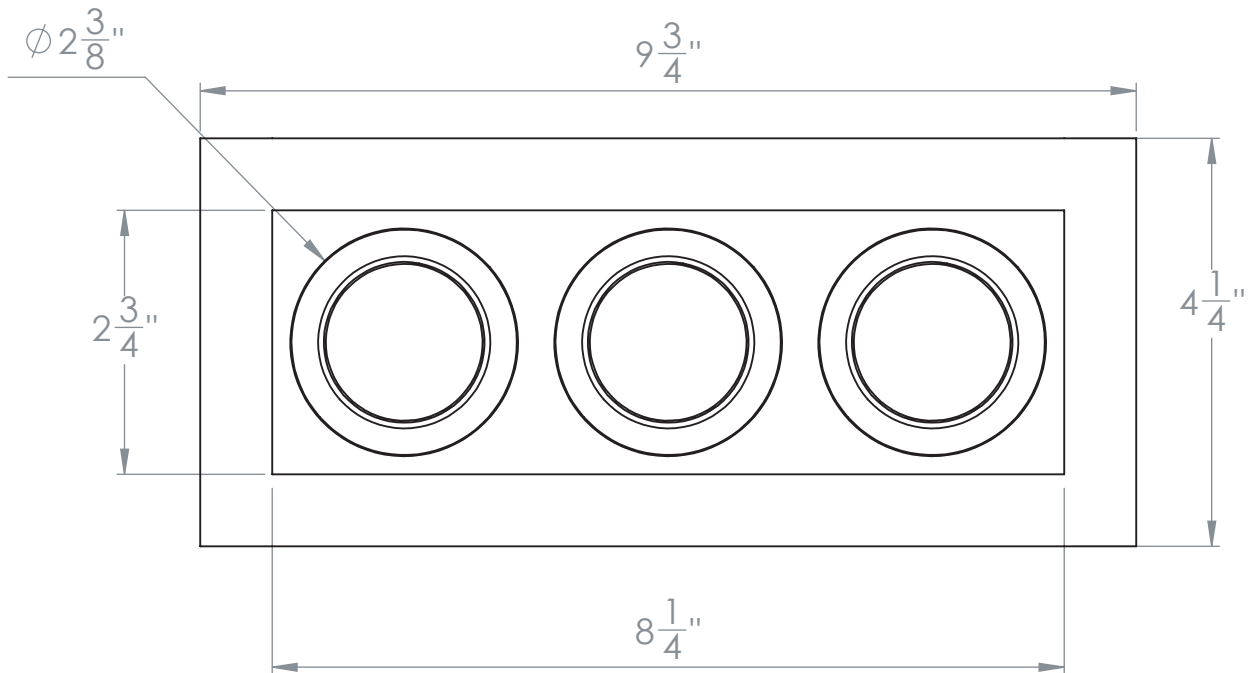

2.75" Gyro Shift Multiple 3 Head Trim

S2-3L

Revised 09/18/18

2.75" Gyro Shift Multiple 3 Head Trim

IC Air-Tight Adjustable New Construction Housing

S2F-3LRI

Ceiling Cut-out: $3\frac{5}{8}" \times 9\frac{1}{8}"$