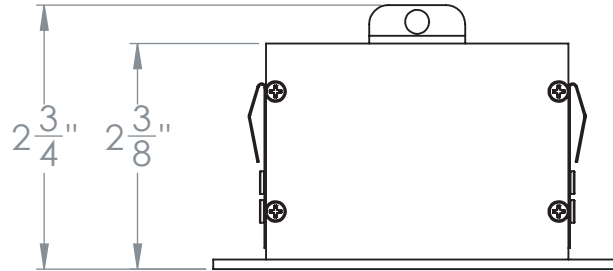

2.75" Gyro Shift Multiple 3 Head Trim

S2-3L

Revised 09/18/18

2.75" Gyro Shift Multiple 3 Head Trim

IC Air-Tight Adjustable New Construction Housing

S2F-3LRI

Ceiling Cut-out: $3\frac{5}{8}" \times 9\frac{1}{8}"$